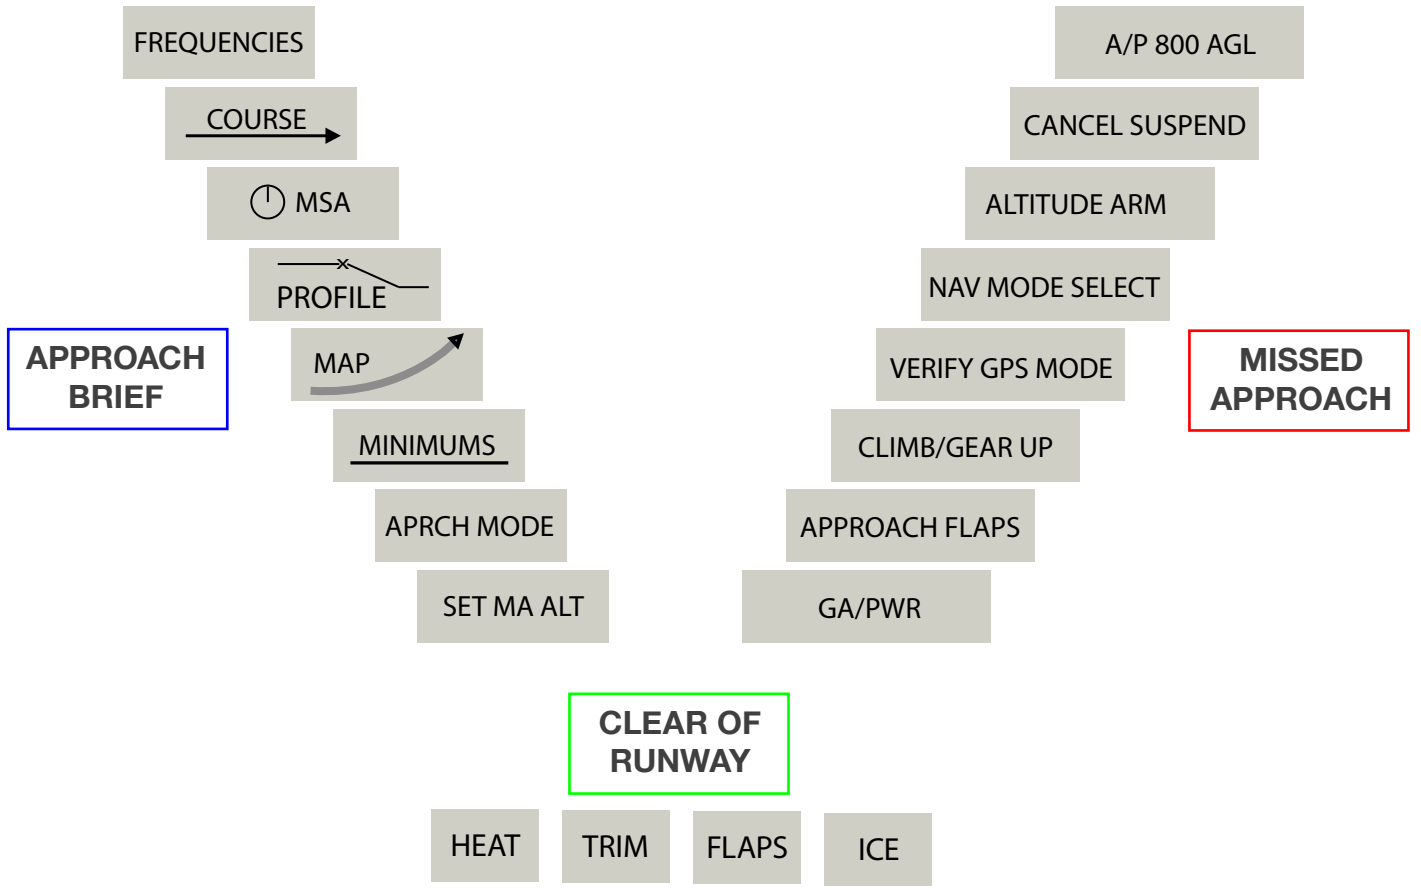

DEP ATIS :		CLEARED TO		ARR ATIS :	
Time		Dep Proc		Time	
Wind		Route		Wind	
Vis		Altitude		Visibility	
Ceilng		Dep Freq		Ceilng	
Temp		Txp		Temp	
Altimeter				Altimeter	
Rwy				Rwy/Aprch	

NOTES

DEP ATIS :		CLEARED TO		ARR ATIS :	
Time		Dep Proc		Time	
Wind		Route		Wind	
Vis		Altitude		Visibility	
Ceilng		Dep Freq		Ceilng	
Temp		Txp		Temp	
Altimeter				Altimeter	
Rwy				Rwy/Aprch	