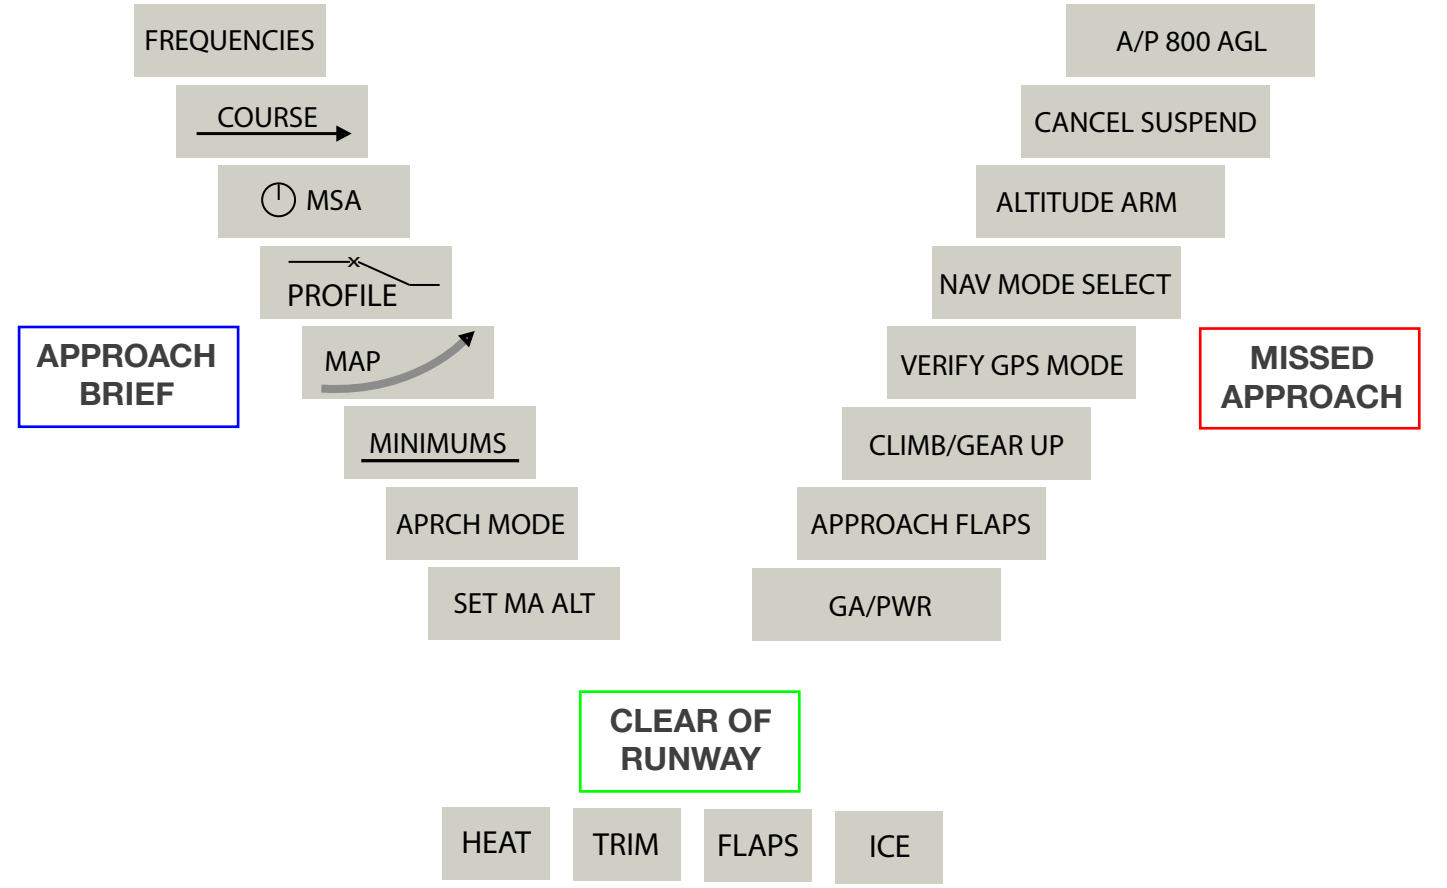

DEP ATIS :		CLEARED TO		ARR ATIS :	
Time		Dep Proc		Time	
Wind		Route		Wind	
Vis		Altitude		Visibility	
Ceilng		Dep Freq		Ceilng	
Temp		Txp		Temp	
Altimeter				Altimeter	
Rwy				Rwy/Aprch	

NOTES

DEP ATIS :		CLEARED TO		ARR ATIS :	
Time		Dep Proc		Time	
Wind		Route		Wind	
Vis		Altitude		Visibility	
Ceilng		Dep Freq		Ceilng	
Temp		Txp		Temp	
Altimeter				Altimeter	
Rwy				Rwy/Aprch	

NOTES
